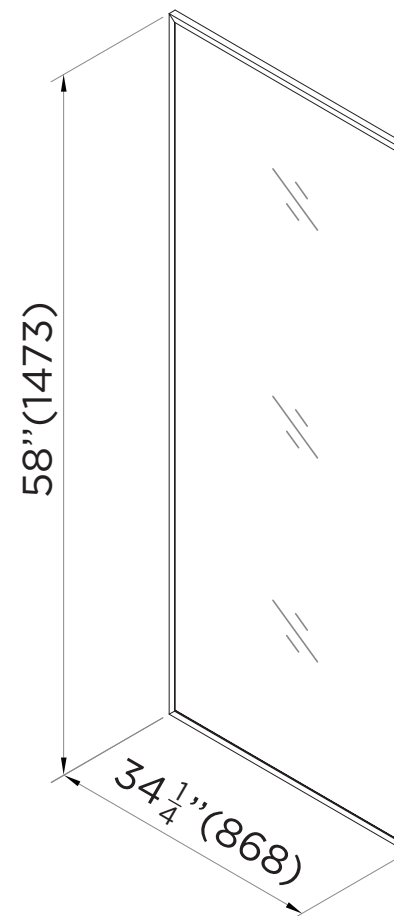

SPECIFICATIONS / TECHNICAL DATA

TUB PANEL

FIXES FULL FRAME

34"

ATTENTION! Dimensions may vary by up to 3/8". It is highly recommended to pull all dimensions of actual model for installation and measuring purposes.